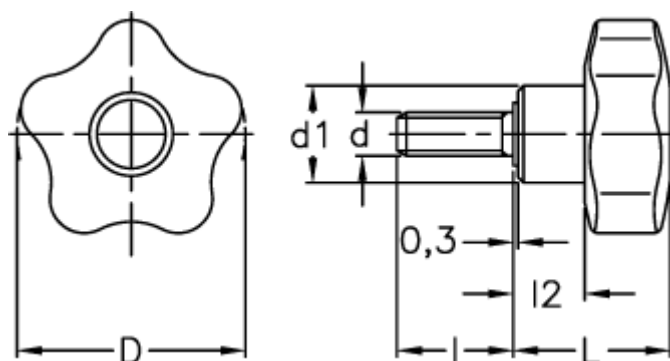

# Data Sheet

Article number: 23020698329

Description: E+G Lobe knob  
VCT.25 p-M6x16-C9, black cap

## Measures

---

|      |        |
|------|--------|
| D    | = 25   |
| d1   | = 13   |
| d 6g | = M6   |
| l    | = 16   |
| L    | = 19.0 |
| l2   | = 8    |